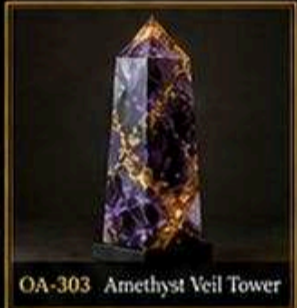

SCULPTURAL
DESIGN

LIMITED EDITION
CREATIONS

MUSEUM-GRADE
FINISH

COLLECTOR
WORTHY

OA-301 Obsidian Monolith

OA-302 Lunar Eclipse Orb

OA-303 Amethyst Veil Tower

OA-304 Golden Tide Centerpiece