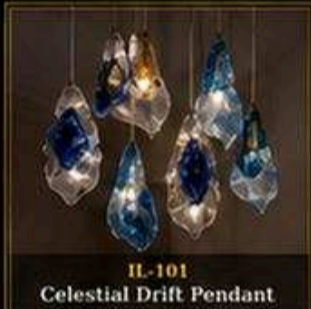

HANDCRAFTED LUXURY. LIT FROM WITHIN.

SCULPTURAL
LIGHT ART

GEMSTONE
TRANSLUCENCY

INTEGRATED
LED GLOW

SUSTAINABLE
EXCELLENCE

HANDCRAFTED
COUTURE

HERITAGE
QUALITY

IL-101
Celestial Drift Pendant