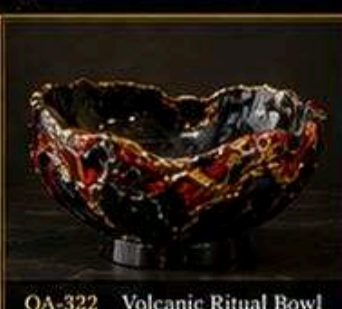

OA-316 Tidepool Catchall

OA-321 Rose Quartz Spire

OA-323 Luminous Shell Vessel

OA-322 Volcanic Ritual Bowl