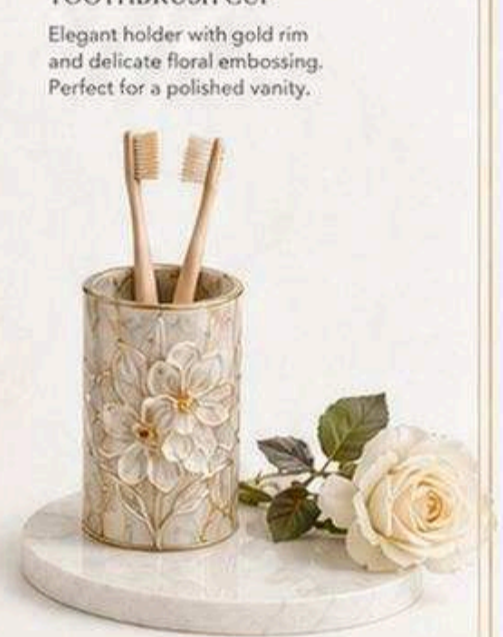

03

SOAP DISPENSER SET

Coordinated pump and tumbler set with gold hardware and floral accents.

04

TOOTHBRUSH CUP

Elegant holder with gold rim and delicate floral embossing. Perfect for a polished vanity.

05

COTTON JAR