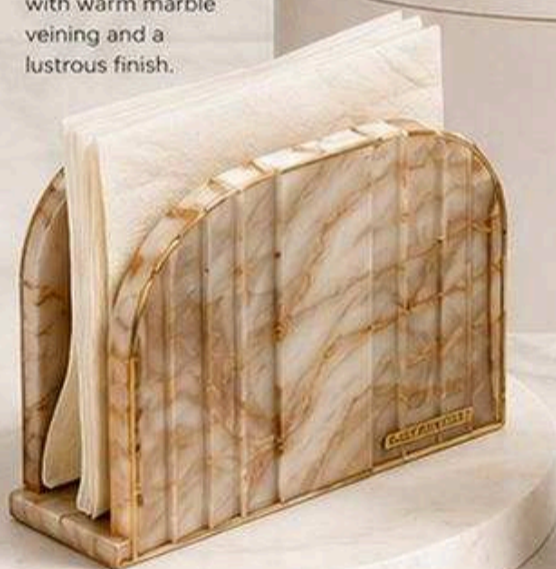

VANITY ORGANIZER

Emerald-inspired resin organizer with luxe gold detailing.

03

COUTURE NAPKIN HOLDER

Foldable resin holder with warm marble veining and a lustrous finish.

04

SCULPTURAL SERVE OBJECT

Artful silhouette in resin with marble flow and gold highlights.