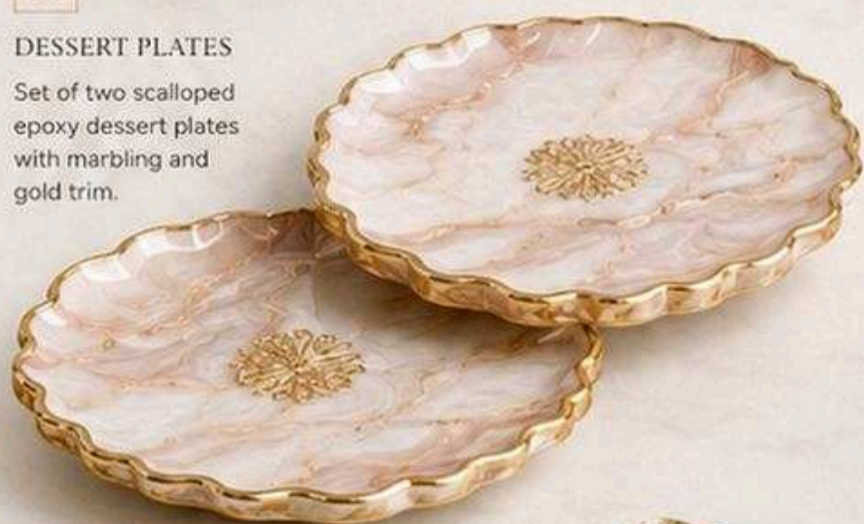

Delicate espresso cups with saucers, detailed with pearl swirl and gold accents.

04

TEA-LIGHT HOLDERS

Pair of epoxy tea-light holders with floral encapsulation and soft glow finish.

05

DESSERT PLATES

Set of two scalloped epoxy dessert plates with marbling and gold trim.