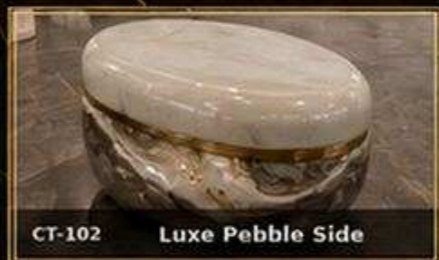

ARTISTIC
RESIN CREATION

**COFFEE TABLES,
SIDE TABLES &
NESTED FORMS**

Compact statement. Infinite impact.

Our epoxy tables and nested forms bring the beauty of nature into everyday living. Flowing metallic veins, translucent pigments and layered stone-like textures create pieces that are both functional and deeply decorative.

From sculptural coffee tables to space-smart nesting designs, each creation is hand-finished to elevate boutique interiors with effortless sophistication.

LOUNGE LUXURY

NESTED FORMS

COMPACT ELEGANCE

PREMIUM EPOXY

HAND-FINISHED

INTERIOR STYLING

EPOXY COUTURE COLLECTION