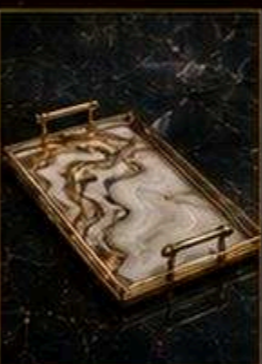

LUXE AGATE TRAY