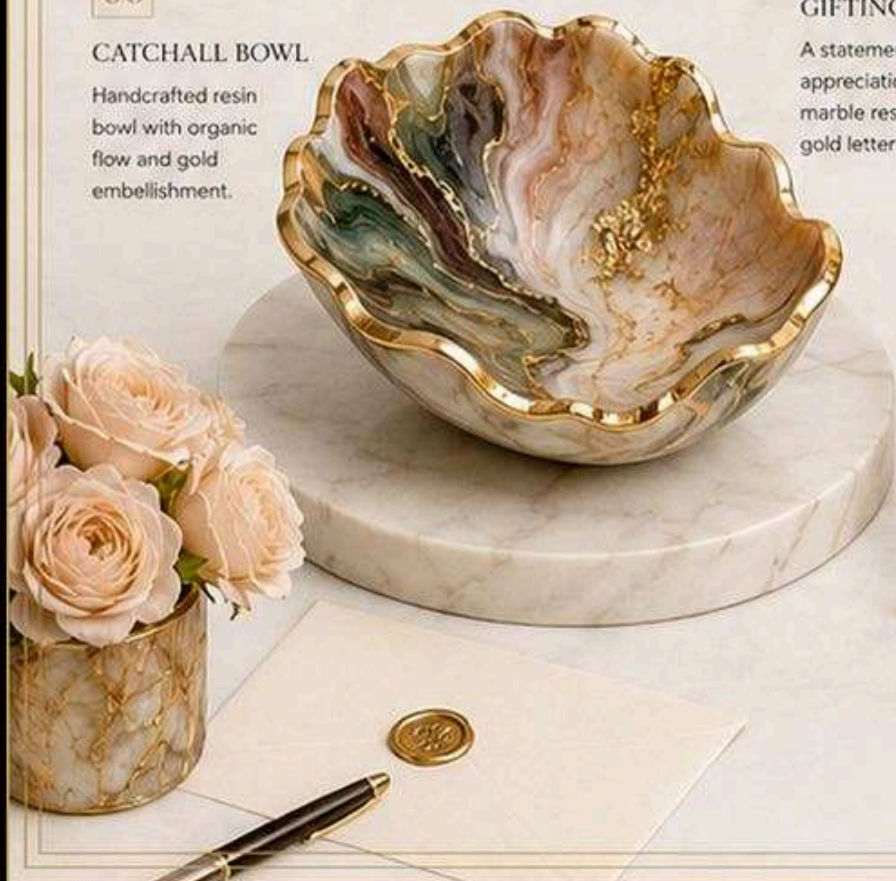

Timeless memories, framed in handcrafted resin and gold.

05

DESKTOP ART OBJECT

Sculptural leaf motif with gold outlining—art for your desk.

06

CATCHALL BOWL

Handcrafted resin bowl with organic flow and gold embellishment.

07

LUXURY GIFTING PLAQUE

A statement of appreciation in marble resin and gold lettering.

08

SIGNATURE KEEPSAKE TRAY

Premium tray with gold handles and custom monogram personalization.

ARTISTIC
RESIN CREATION