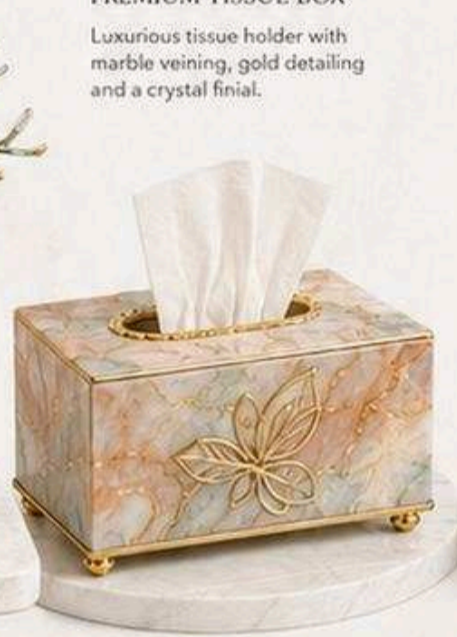

01

VANITY ORGANIZER

Multi-compartment organizer with crystal knobs. Perfect for makeup, skincare and everyday essentials.

02

PREMIUM TISSUE BOX

Luxurious tissue holder with marble veining, gold detailing and a crystal finial.