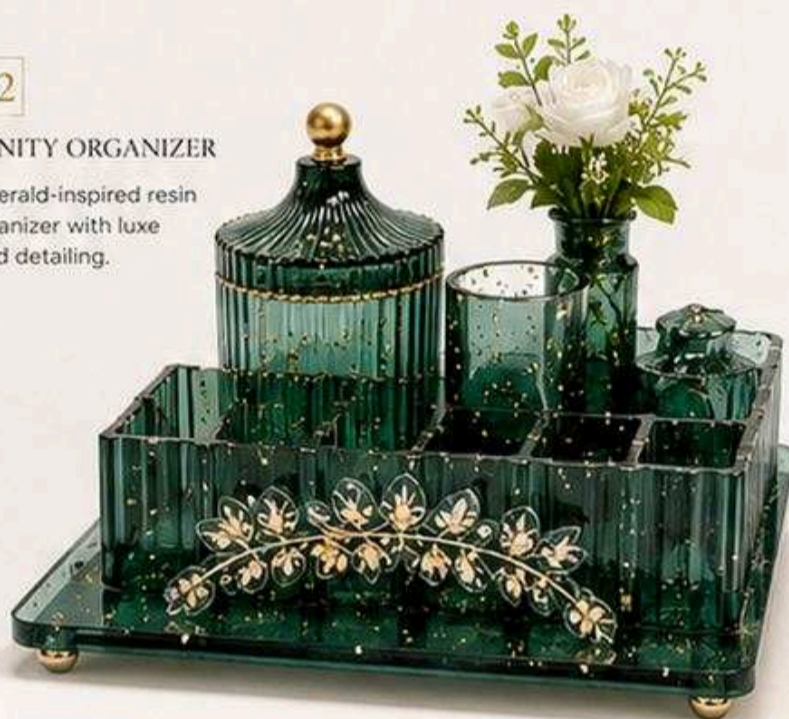

VANITY ORGANIZER

Emerald-inspired resin organizer with luxe gold detailing.