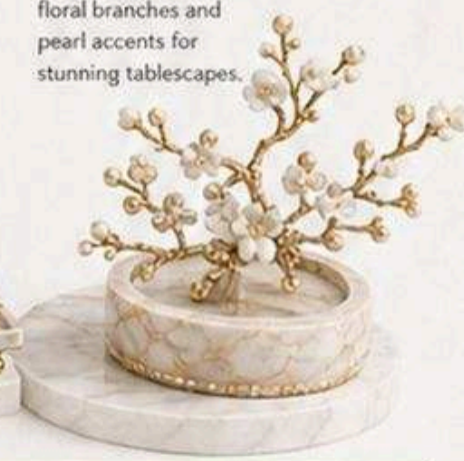

Chic board with floral embellishment and gold handle for cheese or canapés.

10

DESSERT STAND

Pedestal stand with scalloped edge and gold floral base for showstopping treats.

11

TEA-TIME GIFT SET

Curated set with teapot, cups & tray—ideal for gifting and bridal hampers.

12

SCULPTURAL CENTERPIECE

Artistic centerpiece with floral branches and pearl accents for stunning tablescape.

**CUSTOMIZATION, CURATED FOR YOU**

Any shape
or size

Edge profiles
& finishing

Metallic
detailing