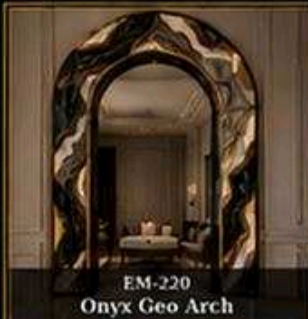

EM-215
Ivory Coral Ring

EM-216
Black & Gold Portal

EM-217
Pearl Cascade

EM-218
Copper Drift

EM-219
Crystal Flame

EM-220
Onyx Geo Arch

EM-221
Champagne Aura

EM-222
Ivory Lace Portal