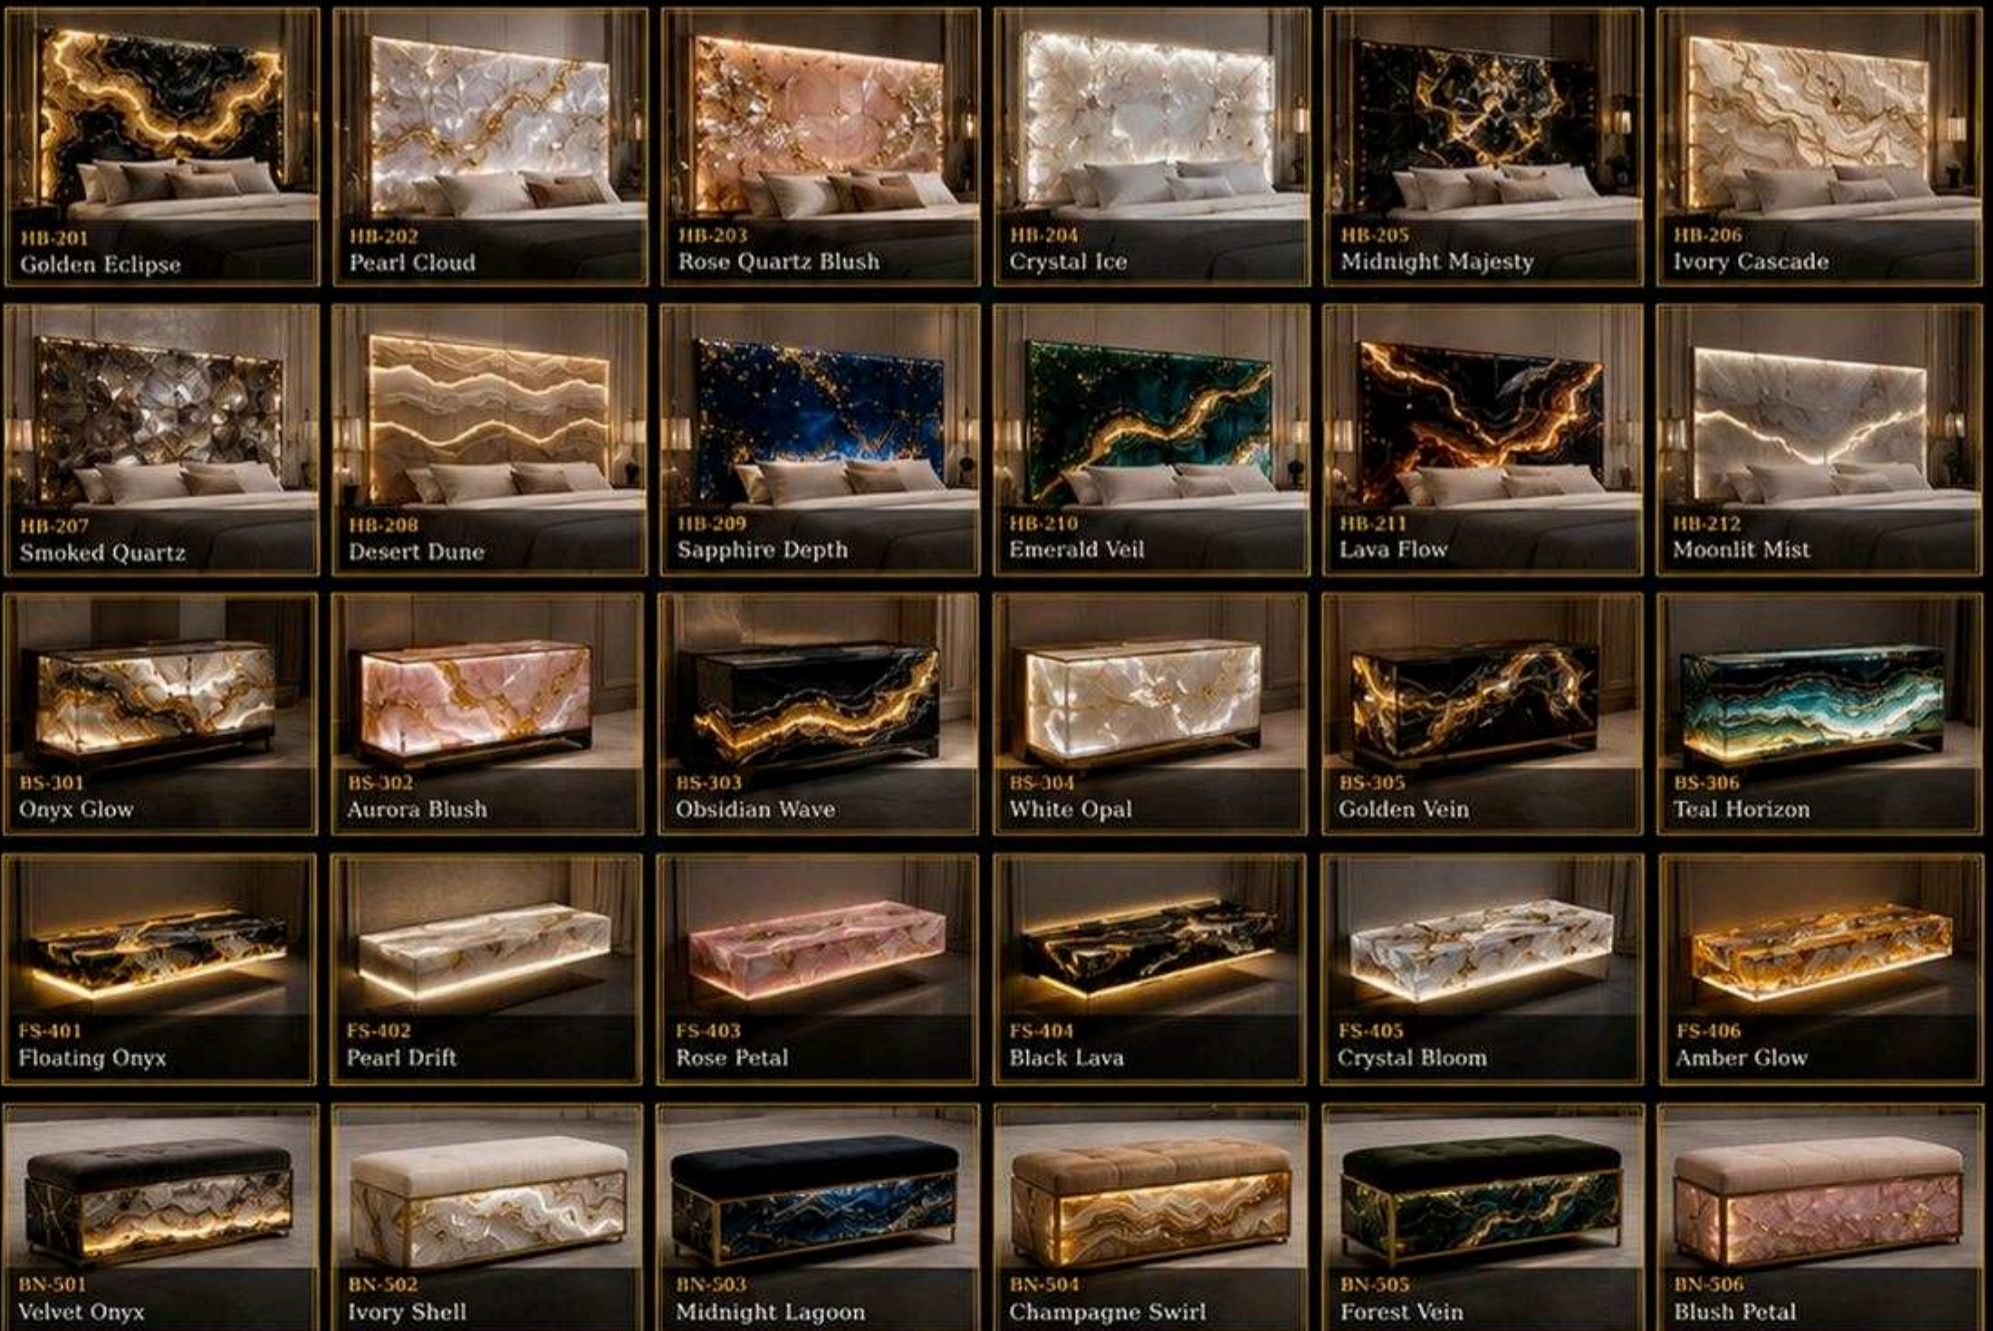

Each piece is handcrafted with rare epoxy finishes, luminous backlighting, and exquisite detail—designed to elevate rest into ritual and interiors into timeless expressions.

From glowing onyx-like translucence to sculptural metallic flow, every curve, vein and reflection is created to calm the mind, soothe the senses, and command attention.

Because your dream space deserves more than furniture—it deserves a masterpiece.

DESIGNED TO INSPIRE. CRAFTED TO ENDURE.
MADE FOR YOU.

HANDCRAFTED
EXCELLENCE

UNIQUE DESIGN
EACH TIME

LUXURY EPOXY
FINISHES

LED BACKLIT
ILLUMINATION

BESPOKE SIZING &
PERSONALIZATION

STATEMENT
INTERIORS

ARTISTIC
RESIN CREATION

**JEWELLED
HARDWARE &
EPOXY
ACCESSORIES**

The Finishing Touch That Defines Luxury.

Our Jewelled Epoxy Hardware & Accessories collection is where artistry meets everyday elegance. Each piece is handcrafted with precious details, mineral infusions, and metallic veils—designed to elevate interiors with intention and distinction.

More than functional, these are collectible statements that turn the ordinary into extraordinary.

 JH-201 Crystal Veil Door Pull	 JH-202 Onyx Luxe Handle	 JH-203 Agate Bloom Pull	 JH-204 Golden Rift Handle	 JH-205 Moonstone Pull	 JH-206 Ember Flow Handle
 JH-207 Aura Knob	 JH-208 Sapphire Orbit Knob	 JH-209 Ivory Drift Knob	 JH-210 Black Opal Knob	 JH-211 Citrine Spark Knob	 JH-212 Amethyst Halo Knob
 JH-213 Switch Plate - Noire	 JH-214 Switch Plate - Opalite	 JH-215 Switch Plate - Gold Veil	 JH-216 Switch Plate - Obsidian	 JH-217 Switch Plate - Pearl	 JH-218 Switch Plate - Emerald
 JH-219 Jewelry Box - Noir	 JH-220 Jewelry Box - Ivory	 JH-221 Keepsake Case	 JH-222 Valet Tray - Emerald	 JH-223 Valet Tray - Amber	 JH-224 Perfume Stand
 JH-225 Pen Tray - Onyx	 JH-226 Pen Tray - Lapis	 JH-227 Desk Pad - Midnight	 JH-228 Desk Pad - Quartz	 JH-229 Drawer Pull - Linear	 JH-230 Drawer Pull - Geode