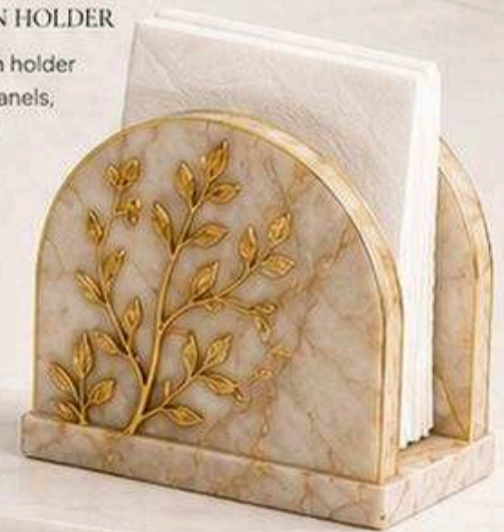

ELEGANT NAPKIN HOLDER

Architectural napkin holder with layered resin panels, gold inlay and floral embossed details.