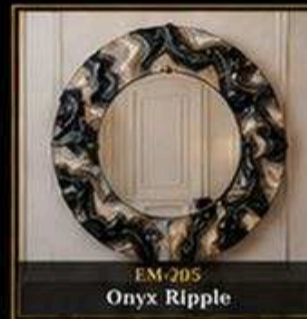

CUSTOM
PORTALS

STATEMENT
PIECES

EM-201
Pearl Wave Oval

EM-202
Obsidian Halo

EM-203
Champagne Crest

EM-204
Copper Blush Bloom

EM-205
Onyx Ripple

EM-206
Ivory Carved Baroque