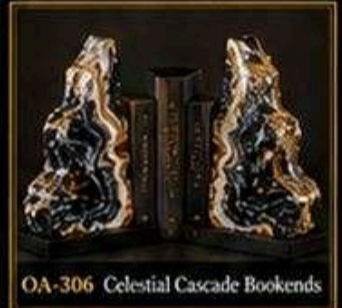

ARTISTIC
RESIN CREATION

**COLLECTIBLE
EPOXY ART
OBJECTS**

Sculpted. Refined. Forever Collectible.

Epoxy, elevated to haute couture. Each collectible object is a fusion of artistry, architecture, and rare materials — handcrafted to transcend trend and become timeless heirlooms.

From monolith sculptures and gemstone orbs to ceremonial bowls and functional art, our creations bring museum-grade presence to the most refined interiors.

Every pour, every detail, every inclusion is intentional. Designed for collectors who expect nothing less than extraordinary.

ART THAT LIVES. VALUE THAT ENDURES.

HANDCRAFTED
EXCELLENCE

RARE MATERIAL
INFUSIONS

SCULPTURAL
DESIGN

LIMITED EDITION
CREATIONS

MUSEUM-GRADE
FINISH

COLLECTOR
WORTHY