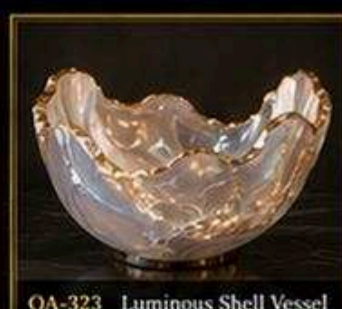

OA-317 Black Pearl Vessel

OA-322 Volcanic Ritual Bowl

OA-324 Gilded Leaf Bookends

OA-323 Luminous Shell Vessel