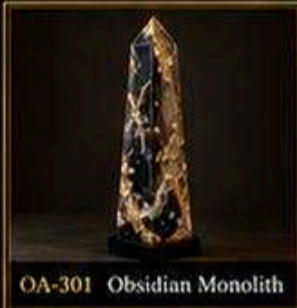

SCULPTURAL
DESIGN

LIMITED EDITION
CREATIONS

MUSEUM-GRADE
FINISH

COLLECTOR
WORTHY

OA-301 Obsidian Monolith

OA-302 Lunar Eclipse Orb

OA-303 Amethyst Veil Tower

OA-304 Golden Tide Centerpiece