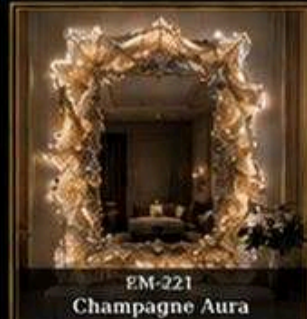

EM-215
Ivory Coral Ring

EM-216
Black & Gold Portal

EM-217
Pearl Cascade

EM-218
Copper Drift

EM-219
Crystal Flame

EM-220
Onyx Geo Arch

EM-221
Champagne Aura

EM-222
Ivory Lace Portal