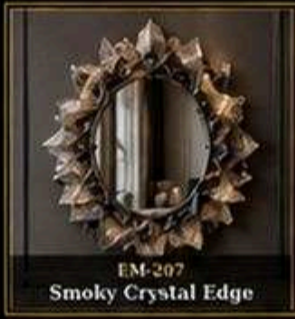

CUSTOM
PORTALS

STATEMENT
PIECES

EM-201
Pearl Wave Oval

EM-202
Obsidian Halo

EM-203
Champagne Crest

EM-204
Copper Blush Bloom

EM-205
Onyx Ripple

EM-206
Ivory Carved Baroque