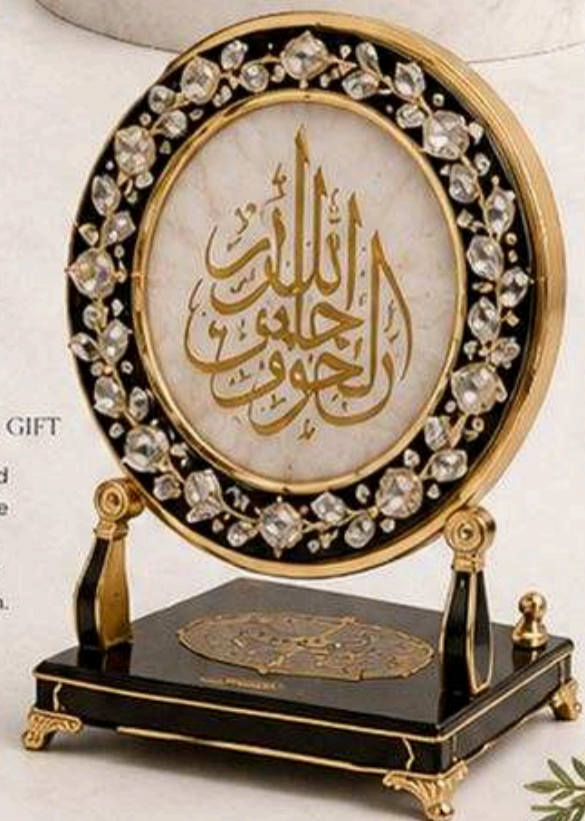

SIGNATURE
CEREMONIAL GIFT

Exquisite framed
calligraphy piece
with gemstone
embellishments
and luxury finish.