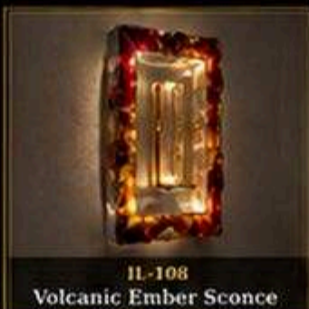

HANDCRAFTED LUXURY. LIT FROM WITHIN.

SCULPTURAL
LIGHT ART

GEMSTONE
TRANSLUCENCY

INTEGRATED
LED GLOW

SUSTAINABLE
EXCELLENCE

HANDCRAFTED
COUTURE

HERITAGE
QUALITY

IL-101
Celestial Drift Pendant

IL-102
Golden Tide Pendant

IL-103
Aurora Cluster Chandelier

IL-104
Nebula Ring Chandelier

IL-105
Stardust Cascade

IL-106
Luna Wave Sconce

IL-107
Geo Slice Sconce

IL-108
Volcanic Ember Sconce

IL-109
Ocean Vein Wall Light