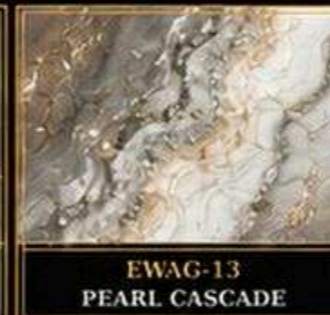

COLLECTOR ART
Limited pieces for
discerning spaces

ARTISTIC
RESIN CREATION

**GEODE,
OCEANIC &
METALLIC
PANELS**

Where Nature's Masterpieces Become Architectural Statements.

Our Geode, Oceanic & Metallic Panels capture the raw beauty of the earth and sea—crystalline cores, agate rings, ocean waves and mineral veins—elevated with luxurious metallic accents.